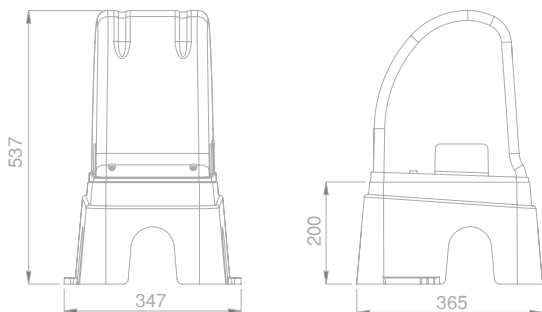

These generators are ideal for outdoor installations as they are manufactured in material resistant to adverse weather.

	HM150 I1001 / I1003	H250 I1002 / I1004
Lámpara / Lamp	Halogenuros metálico / Metal halide 150W - 4200 K - 6.000 h. aprox.	Halógena / Halogen 250 W - 1.000 h. aprox.
Tensión de servicio Operating voltage	230 V AC, 50Hz 110 V AC, 60Hz	
Capacidad de fibras Capacity of fibers	600 fibras / fibers (Ø 0,75mm)	
Colores / Colours	Blanco, azul verdoso, azul, fucsia, aguamarina, verde lima, amarillo, azul marino. White, turquoise, blue, fuchsia, aquamarine, lime green, yellow, navi blue	