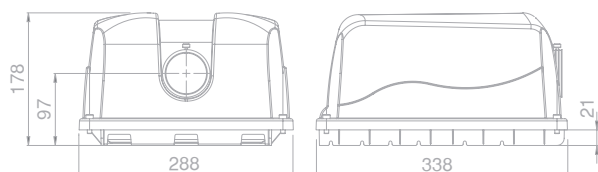

Artículos / Articles

I1009	Generador interior HM150 / Indoor generator HM150
I1010	Generador interior H100 / Indoor generator H100
I1011	Generador interior HM150/110V / Indoor generator HM150/110V
I1012	Generador interior H100/110V / Indoor generator H100/110V

	HM150 I1009 / I1011	H100 I1010 / I1012
Lámpara / Bulb	Halogenuros metálico / Metal halide 150W 6.000 h. aprox.	Halógena / Halogen 100W 1.500 h. aprox.
Tensión de servicio Operating voltage	230 V AC, 50Hz 110 V AC, 60Hz	
Capacidad en fibras Capacity in fibers	600 fibras / fibers (Ø 0,75mm)	
Colores / Colours	Blanco, azul verdoso, azul, fucsia, aguamarina, verde lima, amarillo, azul marino. White, turquoise, blue, fuchsia, aquamarine, lime green, yellow, navi blue	

Accesorios / Accessories

I1005	Lámpara para generadores HM150 Bulb for generators HM150
I1007	Conjunto puerto óptico / Optic port set
I1008	Mini lens plástico / Plastic mini lens