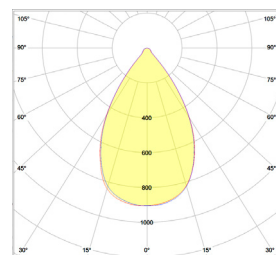

L80 - 50.000h

I3032 XTelia L

Photometry BM

L 35.300lm H 42.350lm

Photometry SN

L 37.650lm H 45.150lm

Photometry SM

L 39.800lm H 47.750lm

Photometry SWM

L 38.950lm H 46.750lm

Code / Código

Light / Luz

Power / Potencia

Photometry / Fotometrías

Option / Opción

I3032