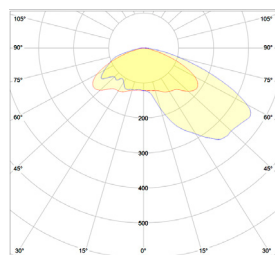

L80 - 50.000h

I3032 XTelia L

Photometry BM

L 35.300lm H 42.350lm

Photometry SN

L 37.650lm H 45.150lm

Photometry SM

L 39.800lm H 47.750lm