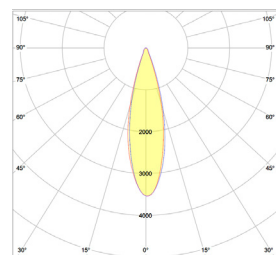

L80 - 50.000h

I3032 XTelia L

Photometry BM

L 35.300lm H 42.350lm

Photometry SN

L 37.650lm H 45.150lm

Photometry SM

L 39.800lm H 47.750lm

Photometry SWM

L 38.950lm H 46.750lm

Code / Código

Light / Luz

Power / Potencia

Photometry / Fotometrías

Option / Opción

I3032