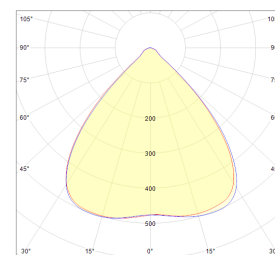

L80 - 50.000h

I3032 XTelia L

Photometry BM

L 35.300lm H 42.350lm

Photometry SN

L 37.650lm H 45.150lm

Photometry SM

L 39.800lm H 47.750lm

Photometry SWM

L 38.950lm H 46.750lm

Code / Código

Light / Luz

Power / Potencia

Photometry / Fotometrías

Option / Opción

I3032